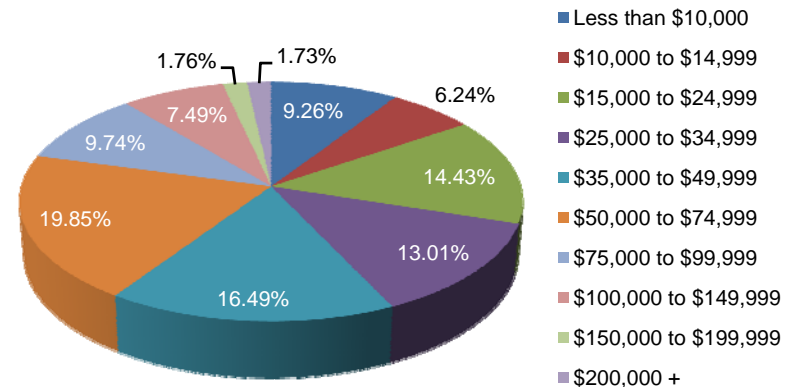

Household Income

44 South Beaver Street
New Castle, PA 16101
724.658.2501 (P)
724.658.4252 (F)