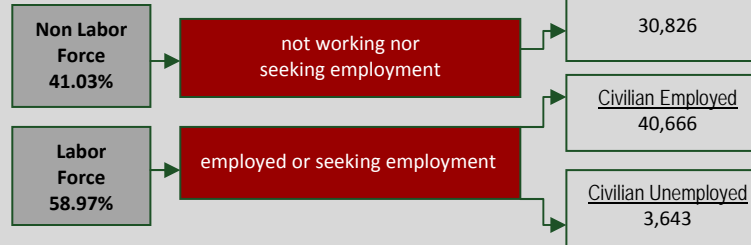

2008 DEMOGRAPHIC PROFILE

Lawrence County

Population: 91,704

Median Age: 43

Average Household Income: \$52,608

Per Capita Income: \$20,919

Population Age 16+

Educational Attainment

Population 25+	64,024
Less than 9th Grade	3.41%
9th to 12th No Diploma	12.80%
High School Graduate	42.15%
Some College, No Degree	15.78%
Associate Degree	7.20%
Bachelor's Degree	12.32%
Graduate or Professional Degree	6.34%
% High School Graduate +	83.79%
% Bachelor's Degree +	18.66%

Population by Age

Top Migratory Counties

	In-Migration	Out-Migration
Beaver, PA	304	300
Mercer, PA	245	285
Butler, PA	242	227
Allegheny, PA	168	210
Mahoning, OH	88	169
Total for county	2,058	2,356

Source: Economic Modeling Specialists, Inc., March 2009, for the 2006 time period, based on data from the Internal Revenue Service