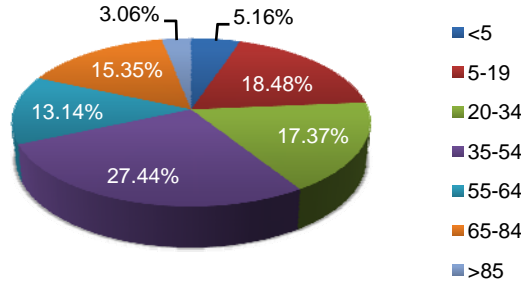

2008 DEMOGRAPHIC PROFILE

Lawrence County

Population: 91,704

Median Age: 43

Average Household Income: \$52,608

Per Capita Income: \$20,919

Population Age 16+

Educational Attainment

Population 25+	64,024
Less than 9th Grade	3.41%
9th to 12th No Diploma	12.80%
High School Graduate	42.15%
Some College, No Degree	15.78%
Associate Degree	7.20%
Bachelor's Degree	12.32%
Graduate or Professional Degree	6.34%
% High School Graduate +	83.79%
% Bachelor's Degree +	18.66%

Population by Age

Top Migratory Counties

	In-Migration	Out-Migration
Beaver, PA	304	300
Mercer, PA	245	285
Butler, PA	242	227
Allegheny, PA	168	210
Mahoning, OH	88	169
Total for county	2,058	2,356

Source: Economic Modeling Specialists, Inc., March 2009, for the 2006 time period, based on data from the Internal Revenue Service

Race and Ethnicity

American Indian or Alaska Native Population	0.10%
Asian Population	0.29%
Black Population	3.64%
Hawaiian or Pacific Islander Population	0.02%
Multi-race Population	0.88%
Other Race Population	0.20%
White Population	94.88%
Hispanic Population	0.75%
Non Hispanic Population	99.25%