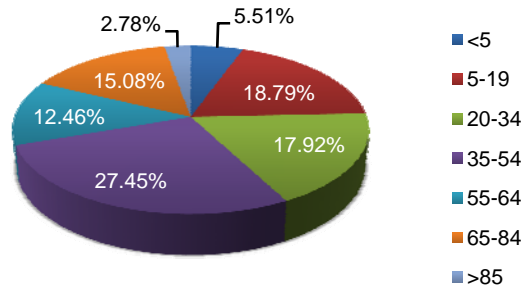

2008 DEMOGRAPHIC PROFILE

Mercer County

Population: 116,851

Median Age: 41

Average Household Income: \$51,847

Per Capita Income: \$21,776

Population Age 16+

Educational Attainment

Population 25+	80,507
Less than 9th Grade	3.68%
9th to 12th No Diploma	8.95%
High School Graduate	47.64%
Some College, No Degree	14.11%
Associate Degree	6.52%
Bachelor's Degree	13.00%
Graduate or Professional Degree	6.10%
% High School Graduate +	87.37%
% Bachelor's Degree +	19.10%

Population by Age

Top Migratory Counties

	In-Migration	Out-Migration
Trumbull, OH	332	Trumbull, OH 370
Lawrence, PA	285	Lawrence, PA 245
Butler, PA	278	Crawford, PA 216
Allegheny, PA	224	Allegheny, PA 201
Crawford, PA	220	Butler, PA 196
Total for county	3,140	Total for county 3,479

Source: Economic Modeling Specialists, Inc., March 2009, for the 2006 time period, based on data from the Internal Revenue Service

Race and Ethnicity

American Indian or Alaska Native Population	0.09%
Asian Population	0.06%
Black Population	5.69%
Hawaiian or Pacific Islander Population	0.04%
Multi-race Population	1.52%
Other Race Population	0.30%
White Population	92.30%
Hispanic Population	0.85%
Non Hispanic Population	99.15%