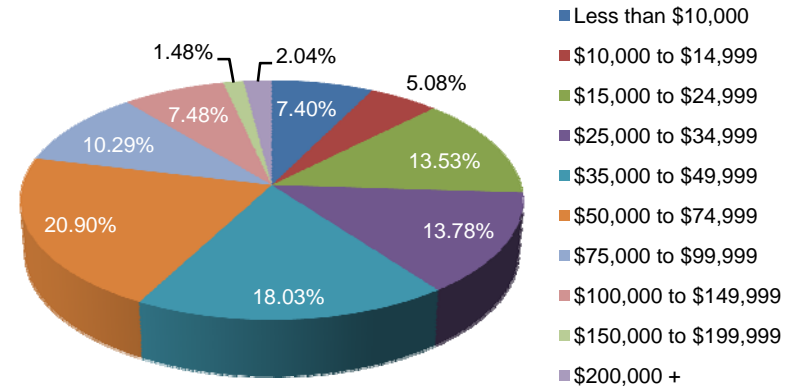

Household Income

44 South Beaver Street
New Castle, PA 16101
724.658.2501 (P)
724.658.4252 (F)