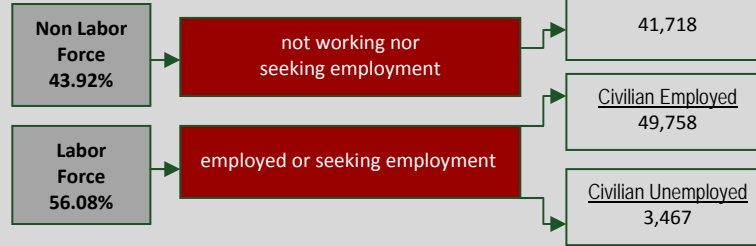

2008 DEMOGRAPHIC PROFILE

Mercer County

Population: 116,851

Median Age: 41

Average Household Income: \$51,847

Per Capita Income: \$21,776

Population Age 16+

Educational Attainment

Population 25+	80,507
Less than 9th Grade	3.68%
9th to 12th No Diploma	8.95%
High School Graduate	47.64%
Some College, No Degree	14.11%
Associate Degree	6.52%
Bachelor's Degree	13.00%
Graduate or Professional Degree	6.10%
% High School Graduate +	87.37%
% Bachelor's Degree +	19.10%

Population by Age

Top Migratory Counties

	In-Migration	Out-Migration
Trumbull, OH	332	Trumbull, OH 370
Lawrence, PA	285	Lawrence, PA 245
Butler, PA	278	Crawford, PA 216
Allegheny, PA	224	Allegheny, PA 201
Crawford, PA	220	Butler, PA 196
Total for county	3,140	Total for county 3,479